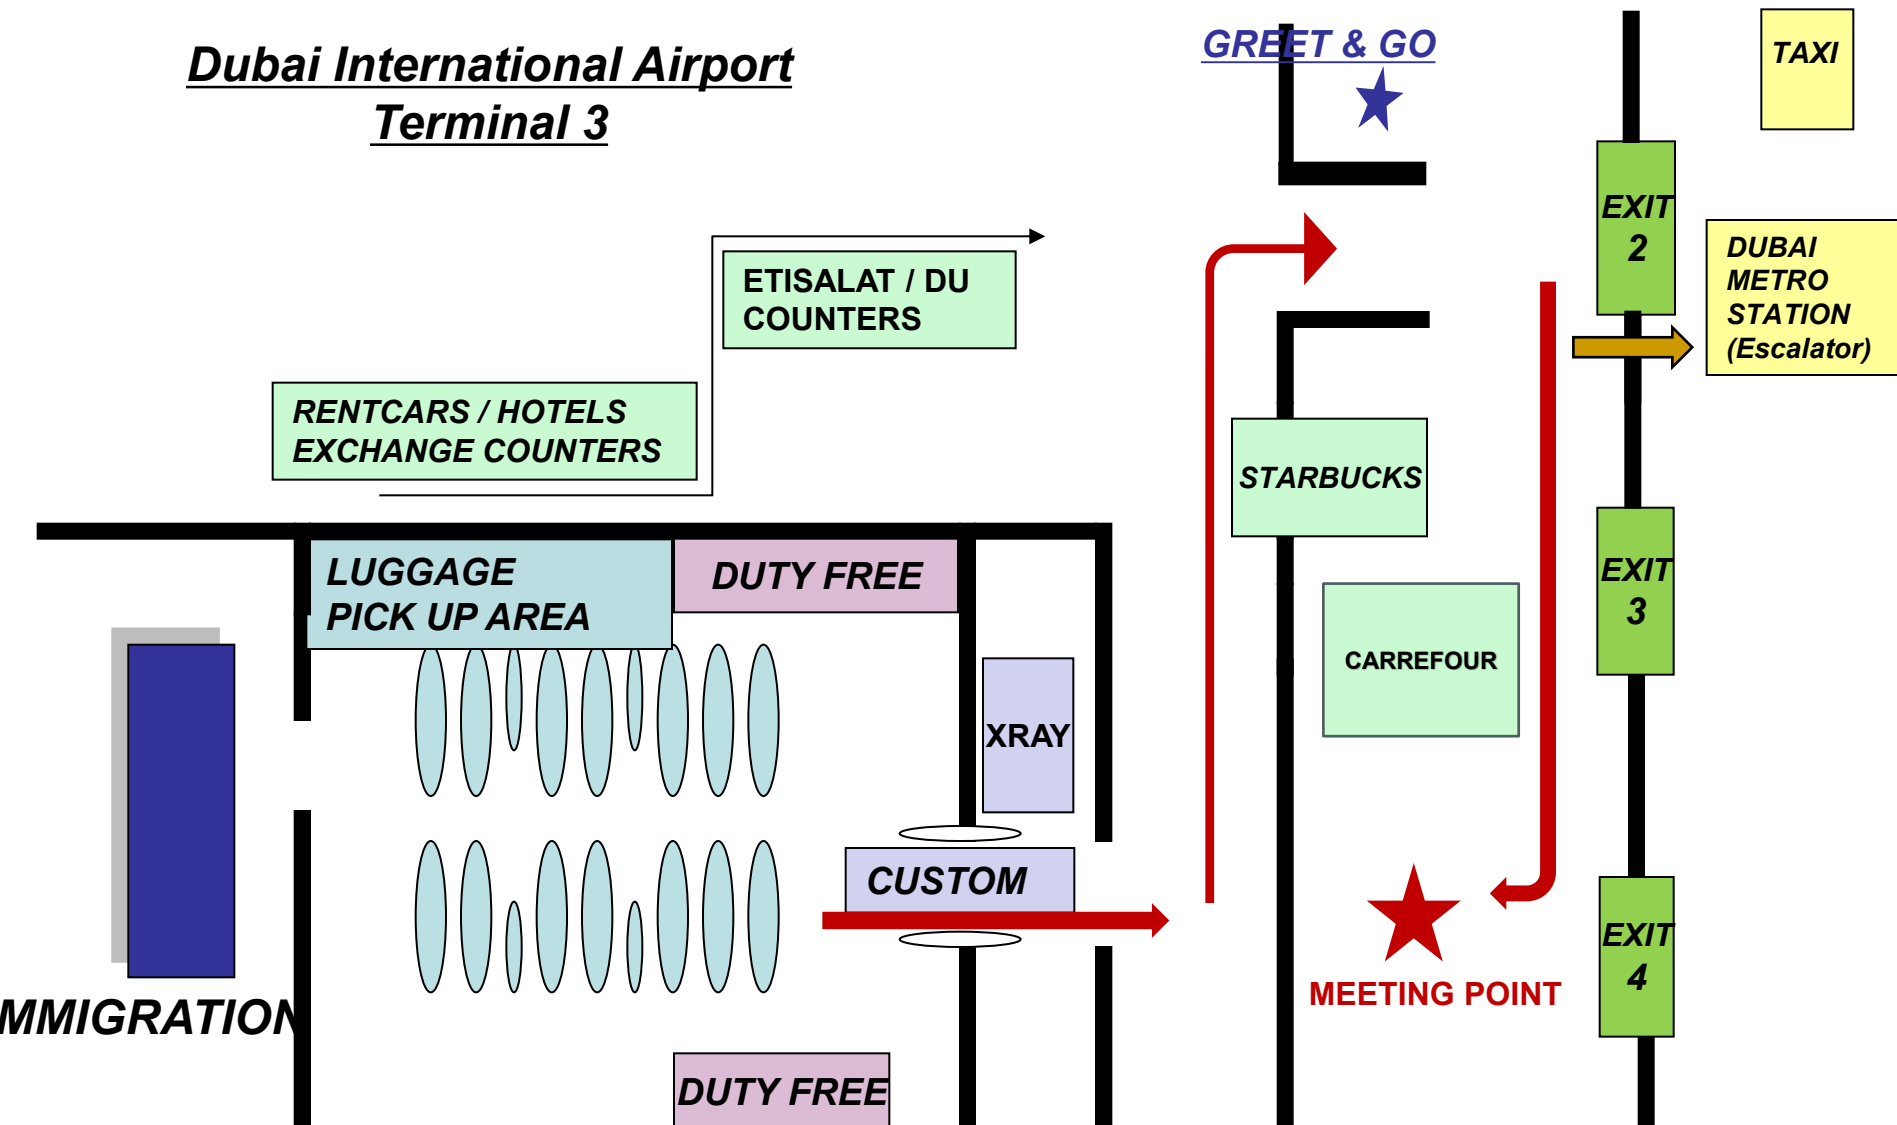

Dubai International Airport Terminal 3

- ✧ Upon arrival, please follow the signage **Arrivals**, **Baggage Claim**, then one level down by escalator or elevator to reach to immigration counter.
- ✧ Transit passengers(not entering the country), please follow the signage **Transfer**, **Connection**.
- ✧ If custom officer doesn't stop you, please pass through to the exit. In case officer stops, you will need to show your luggage on XRAY.
- ✧ No longer allowed to Page in Guests Names, using company LOGO and name
- ✧ Our staffs / guides will meet you at **★ behind Carrefour** if excursion with certain pick-up time specified, please only approach specific time given.

sharafa tours