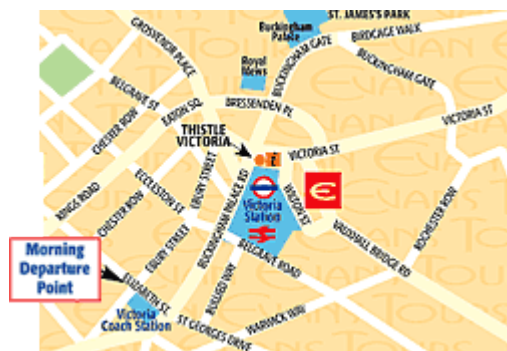

Evan Evans Tours 無料お迎えサービス対象ホテル一覧

ロンドン市内対象ホテルのみご利用が可能です。以下の対象ホテルよりご確認のうえ、お申込みください。予約確定時、お迎え時間をご案内します。

当日は、ホテルのコンシェルジュにピックアップをお待ちである旨をお伝えください。お迎えの際、催行会社スタッフは「Evan Evans Tours」と声をおかけします。お客様の名前をお呼びすることはございませんので、ご注意ください。

ホテル出発後、ヴィクトリア・コーチ・ステーションでツアー専用バスに乗り換えます。コーチステーション到着後、バーガーキング隣の「Evan Evans Tours」にて出発ゲートと

バスをご確認ください。

ホテル名	住所（最寄り駅）	お迎え時間
Victoria Coach Station	164 Buckingham Palace Rd, Victoria	8.45am
Amba Hotel Charing Cross	The Strand, Charing Cross	7.50am
Amba Hotel Marble Arch	Bryanston St, Bond St/Marble Arch	7.55am
Bayswater Inn	8-16 Princess Square, Bayswater	8.00am
Blakemore Hotel	30 Leinster Gardens, Queensway	7.45am
Central Park Hotel	49 Queensborough Terrace, Queensway	8.10am
Conrad St. James	22-28 Broadway, St James Park	8.05am
Copthorne Tara	Scarsdale Pl, High St Kensington	8.00am
County Hall Park Plaza	1 Addington St, Westminster	8.10am
Doubletree Kensington	100 Queens Gate, South Kensington	8.15am
Doubletree Victoria	2 Bridge Pl, Victoria	8.20am
Doubletree Westminster	30 John Islip St, Pimlico	8.25am
Grange Tower Bridge	45 Prescott St, London E1 8GP	7.30am
Guoman Cumberland	1a Great Cumberland Pl, Marble Arch	8.05am
Guoman Tower Hotel	St Katharine's Way, Tower Hill	7.40am
Hilton Euston	17-18 Upper Woburn Pl, Russell Square	8.00am
Hilton Kensington	179-199 Holland Park Ave, Holland Park	7.50am
Hilton Metropole	225 Edgware Rd, Edgware Rd	8.00am
Hilton Olympia	380 Kensington High St, Olympia	7.45am
Hilton Paddington	146 Praed St, Paddington, Paddington	7.55am
Hilton Park Lane	22 Park Lane, Hyde Park Corner	8.10am
Holiday Inn Forum	97 Cromwell Rd, Gloucester Rd	8.00am
Holiday Inn Kings Cross	1 Kings Cross Rd, Kings Cross	7.35am
Holiday Inn Regents Park	Carburton St, Great Portland St	8.05am
Hyatt Regency Churchill	30 Portman Square, Marble Arch	8.00am
Ibis London Earls Court	47 Lillie Rd, West Brompton	7.40am
Lancaster Gate Hotel	66 Lancaster Gate, Lancaster Gate	7.50am
Langham London	1C Portland Pl, Oxford Circus	8.10am
Marriott County Hall	Westminster Bridge Rd, Westminster	8.00am
Marriott Grosvenor Square	Grosvenor Square, Bond St	8.15am
Marriott Kensington	147c Cromwell Rd, Gloucester Rd	8.00am
Marriott Marble Arch	134 George St, Marble Arch	8.05am
Marylebone Hotel	47 Welbeck St, Bond St	7.45am
Melia White House	Albany St, Great Portland St	8.05am
Milestone Hotel	1 Kensington Court, High St Kensington	7.50am
Millennium Gloucester	4-18 Harrington Gardens, Gloucester Rd	8.05am
Millennium Knightsbridge	17 Sloane St, Knightsbridge	8.20am
Millennium Mayfair	44 Grosvenor Square, Bond St	8.15am
Novotel London West	1 Shortlands, Hammersmith	7.40am
Original London Visitor Centre	17-19 Cockspur St, Charing Cross	8.20am
Park International	117-125 Cromwell Rd, Gloucester Rd	7.50am