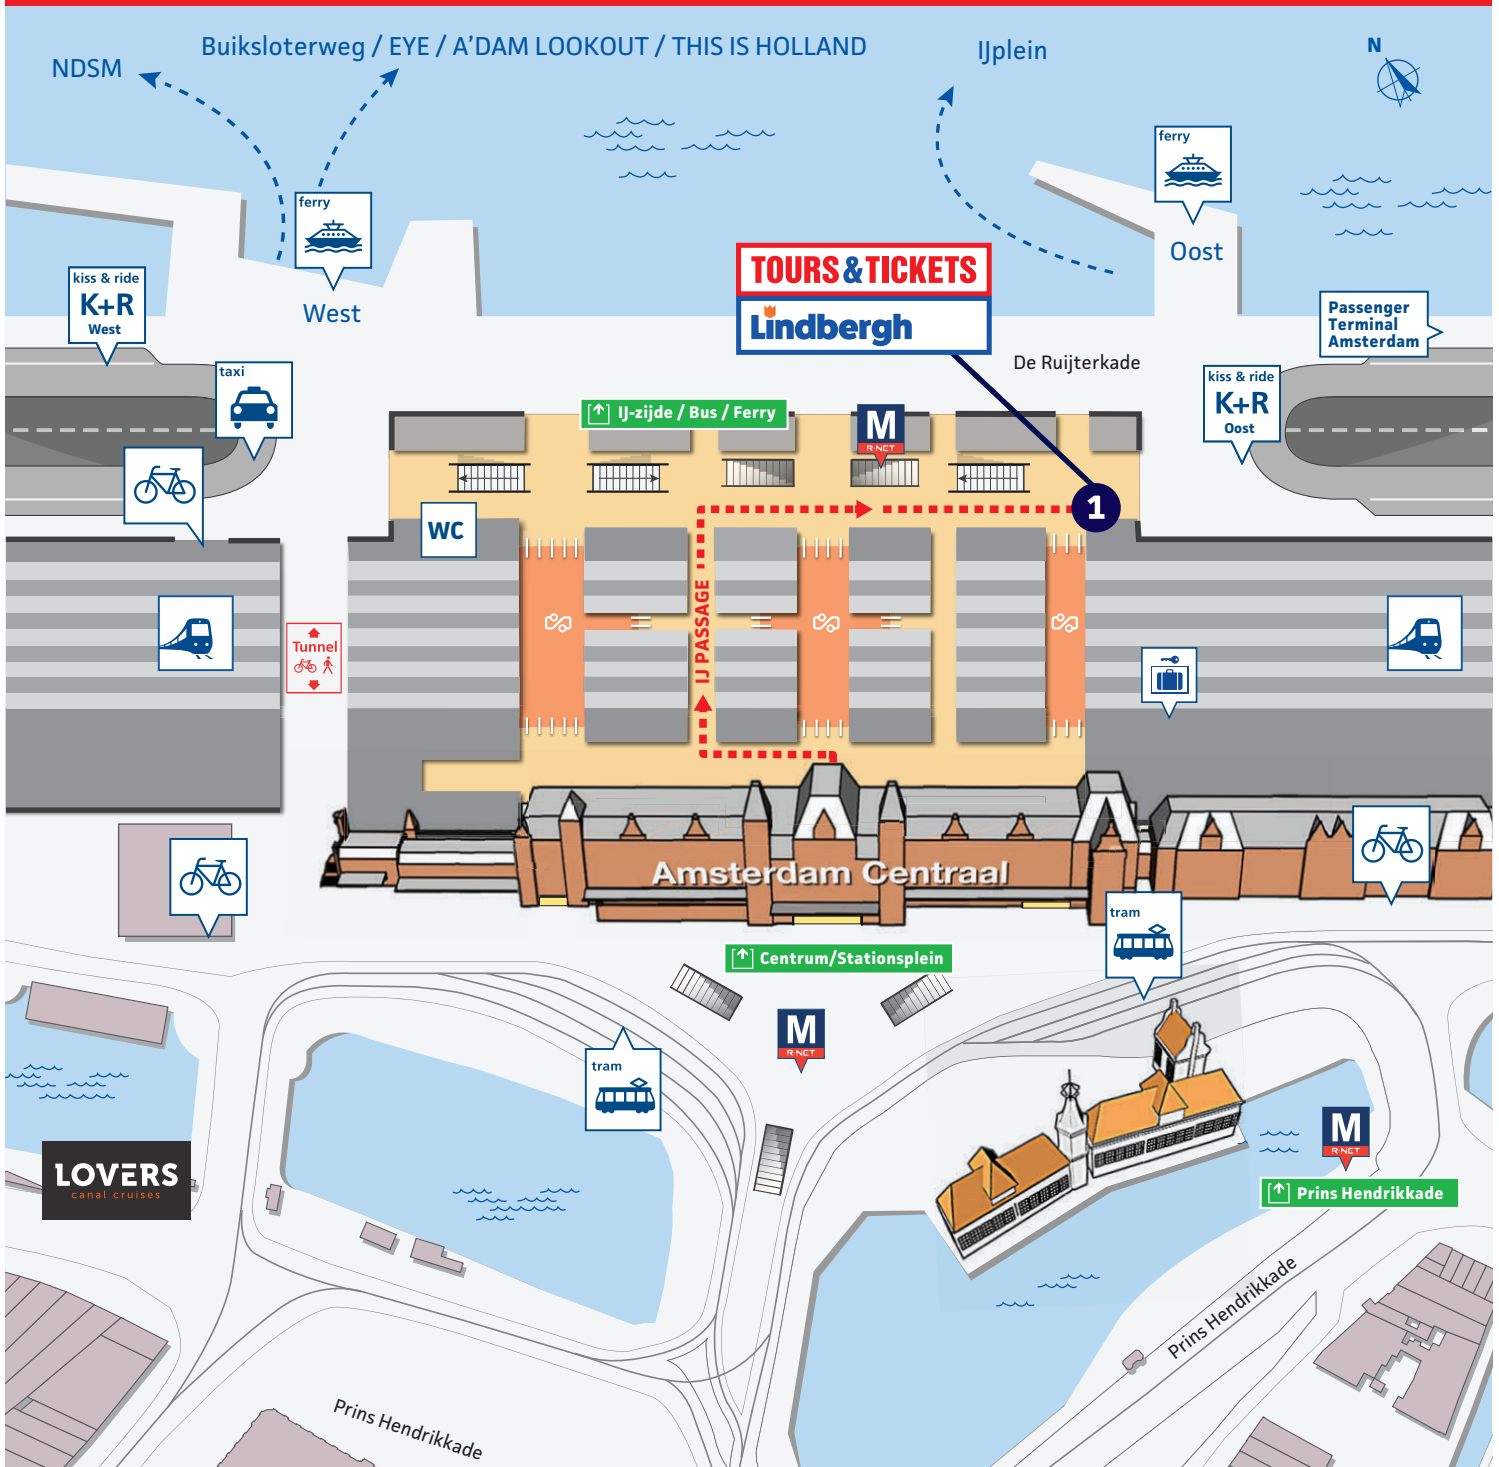

CHECK-IN & DEPARTURE BUS TOURS

FROM 9 SEPTEMBER 2018

1 CHECK-IN & DEPARTURE BUS TOURS

AMSTERDAM CENTRAL STATION

WATERFRONT - EAST/OOST

Lindbergh

keytours **TOURS & TICKETS**

(Address: IJ-Hal, De Ruijterkade 34a)