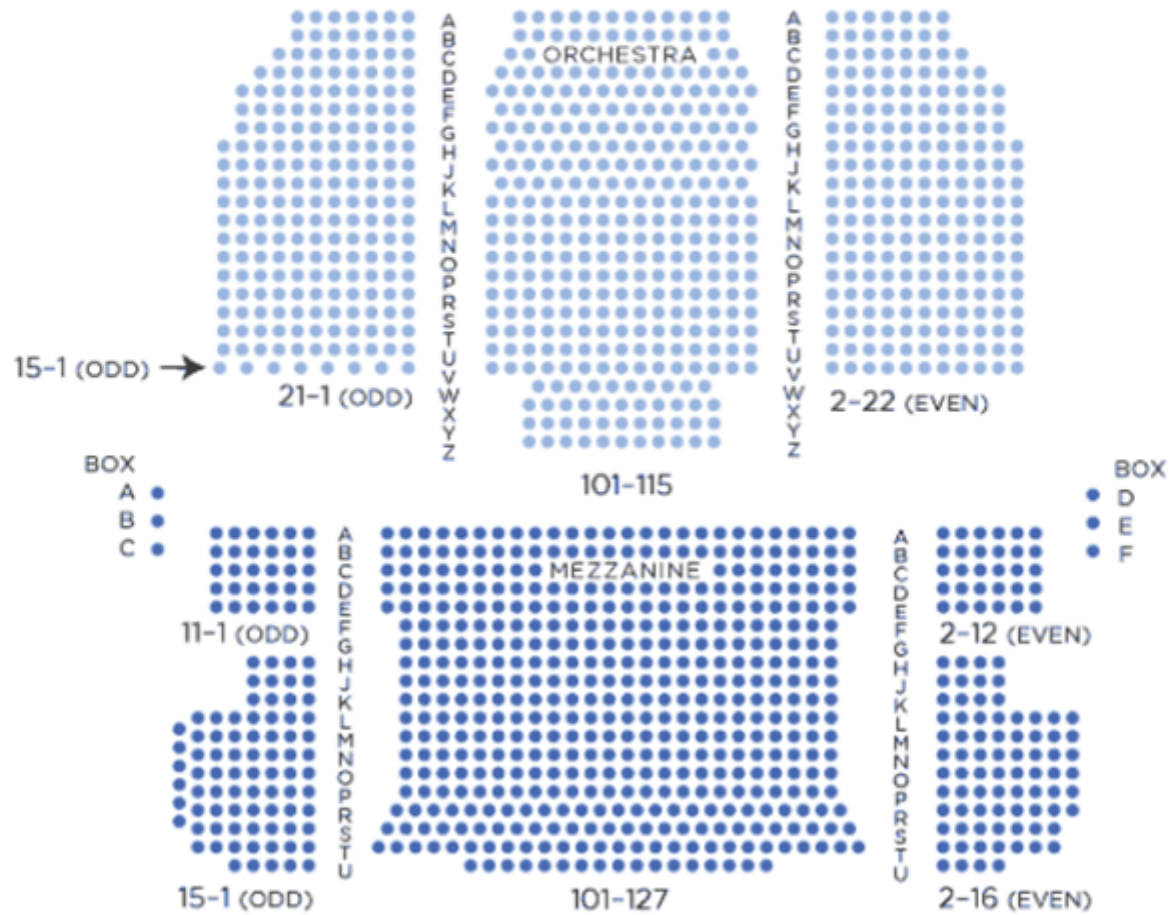

# Neil Simon Theatre

## NEIL SIMON THEATRE STAGE

Front Mezzanine Row A Overhangs Orchestra Row K

This map is subject to change