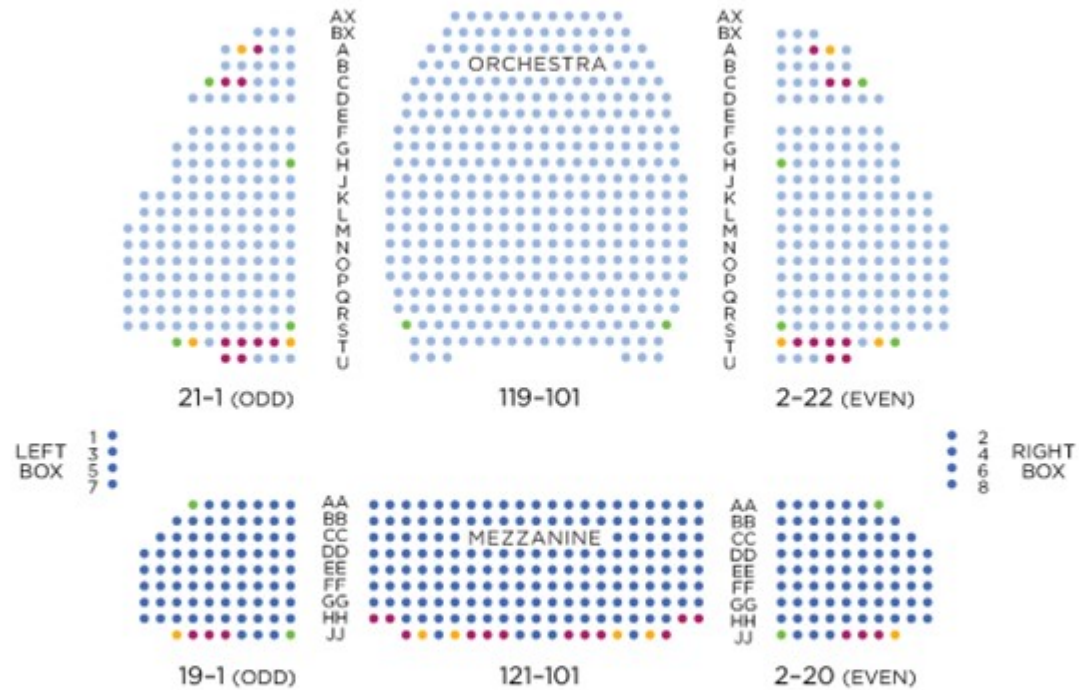

STEPHEN SONDHEIM THEATRE

STAGE

This map is subject to change

- Aisle Seat with Folding Armrest
- Wheelchair Viewing
- Companion