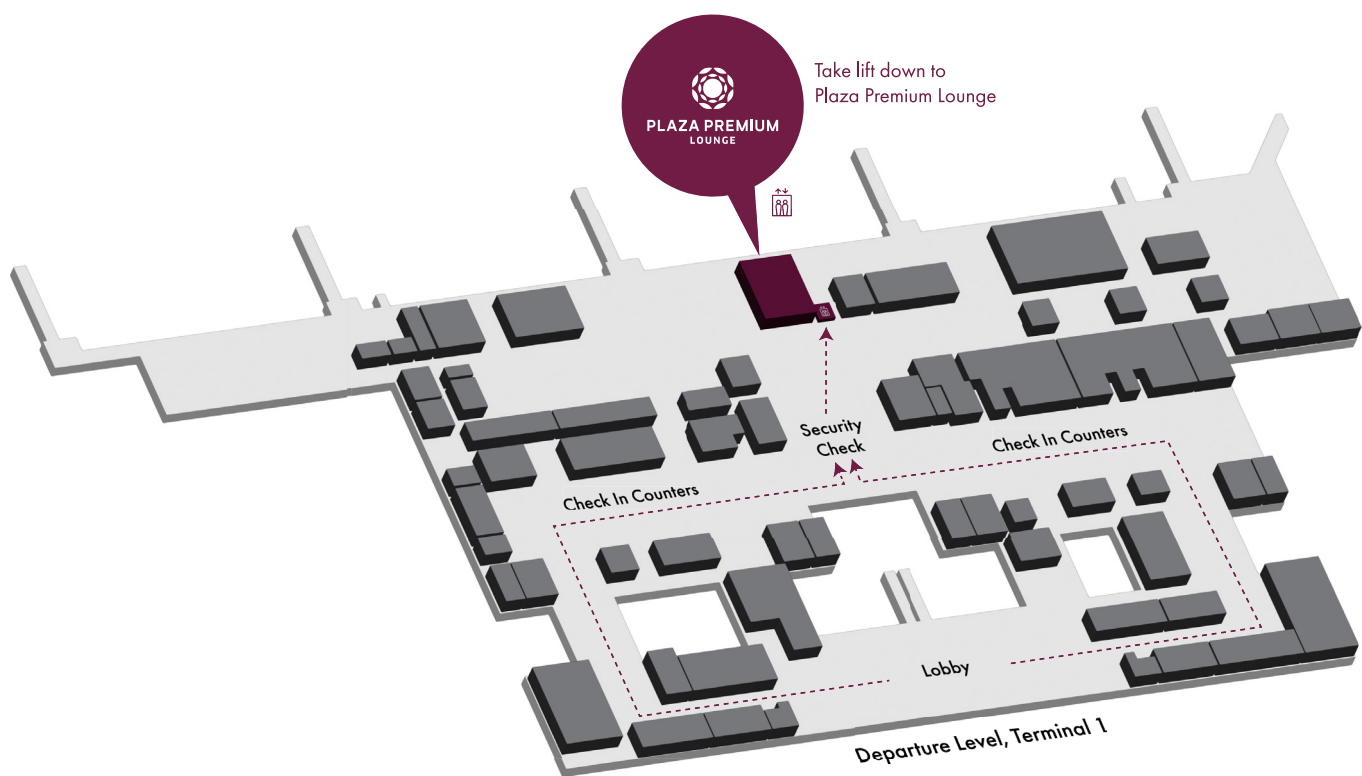

**PLAZA PREMIUM
LOUNGE**

Plaza Premium Lounge (Domestic Departure, Terminal 1) Mactan-Cebu International Airport (Airport Code: CEB)

For information on operating hours click [here](#)

Services & Facilities

What's More

- Baby changing station
- Accessible washroom
- Wi-Fi
- Flight information display

Address

Departure Level, Terminal 1, Domestic Terminal,
Mactan Cebu International Airport

Location map available on next page

Plaza Premium Lounge (Domestic Departures, Terminal 1) Mactan-Cebu International Airport (Airport Code: CEB)

Address: Departure Level, Terminal 1, Domestic Terminal, Mactan Cebu International Airport

Airside - The lounge is located within the restricted area where passengers departing have cleared customs and passport control. For transit passengers who have cleared transit customs and security control, an onward flight boarding pass is required.