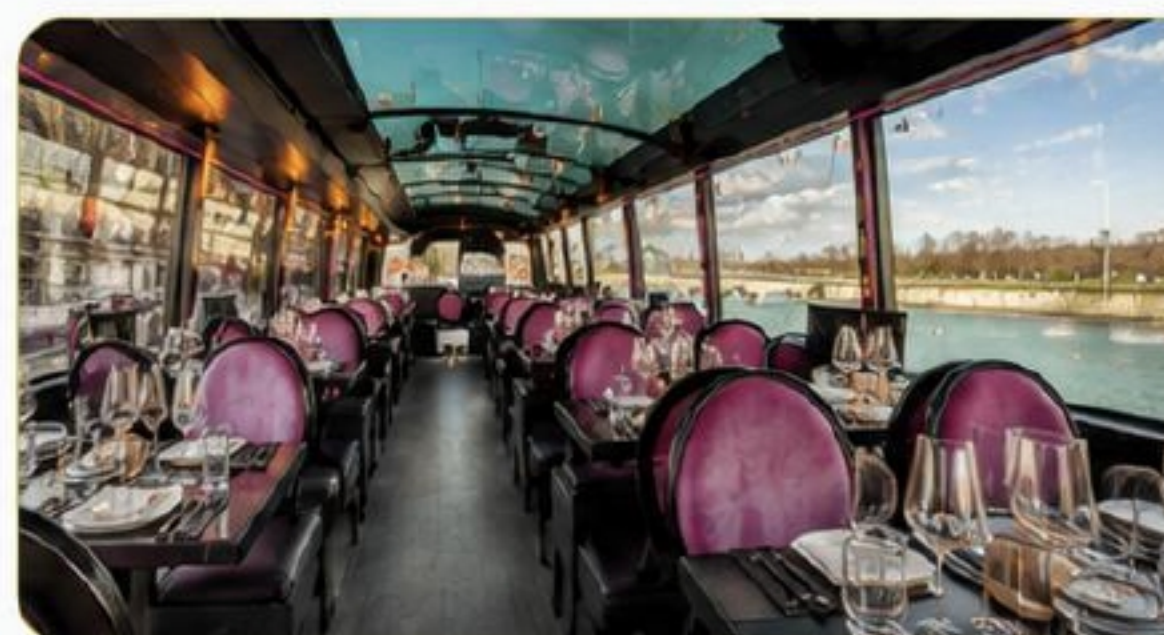

# SEATING PLAN

38 SEATS

> **FRONT VIEW**

Panoramic view towards the front of the bus

> **REAR VIEW**

Panoramic view towards the rear of the bus