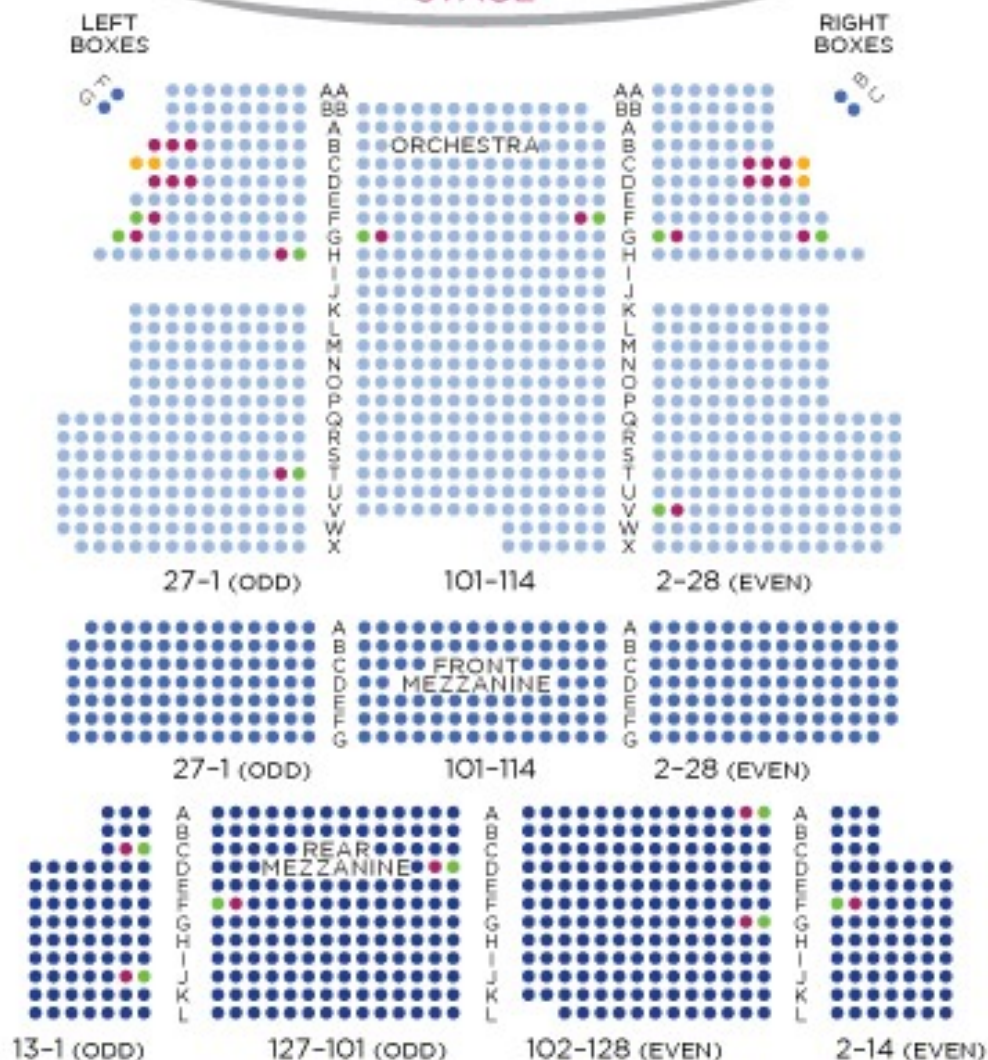

MAJESTIC THEATRE

STAGE

Front Mezzanine Row A Overhangs Orchestra Row H

- Aisle Seat with Folding Armrest
- Wheelchair Viewing
- Companion

This map is subject to change