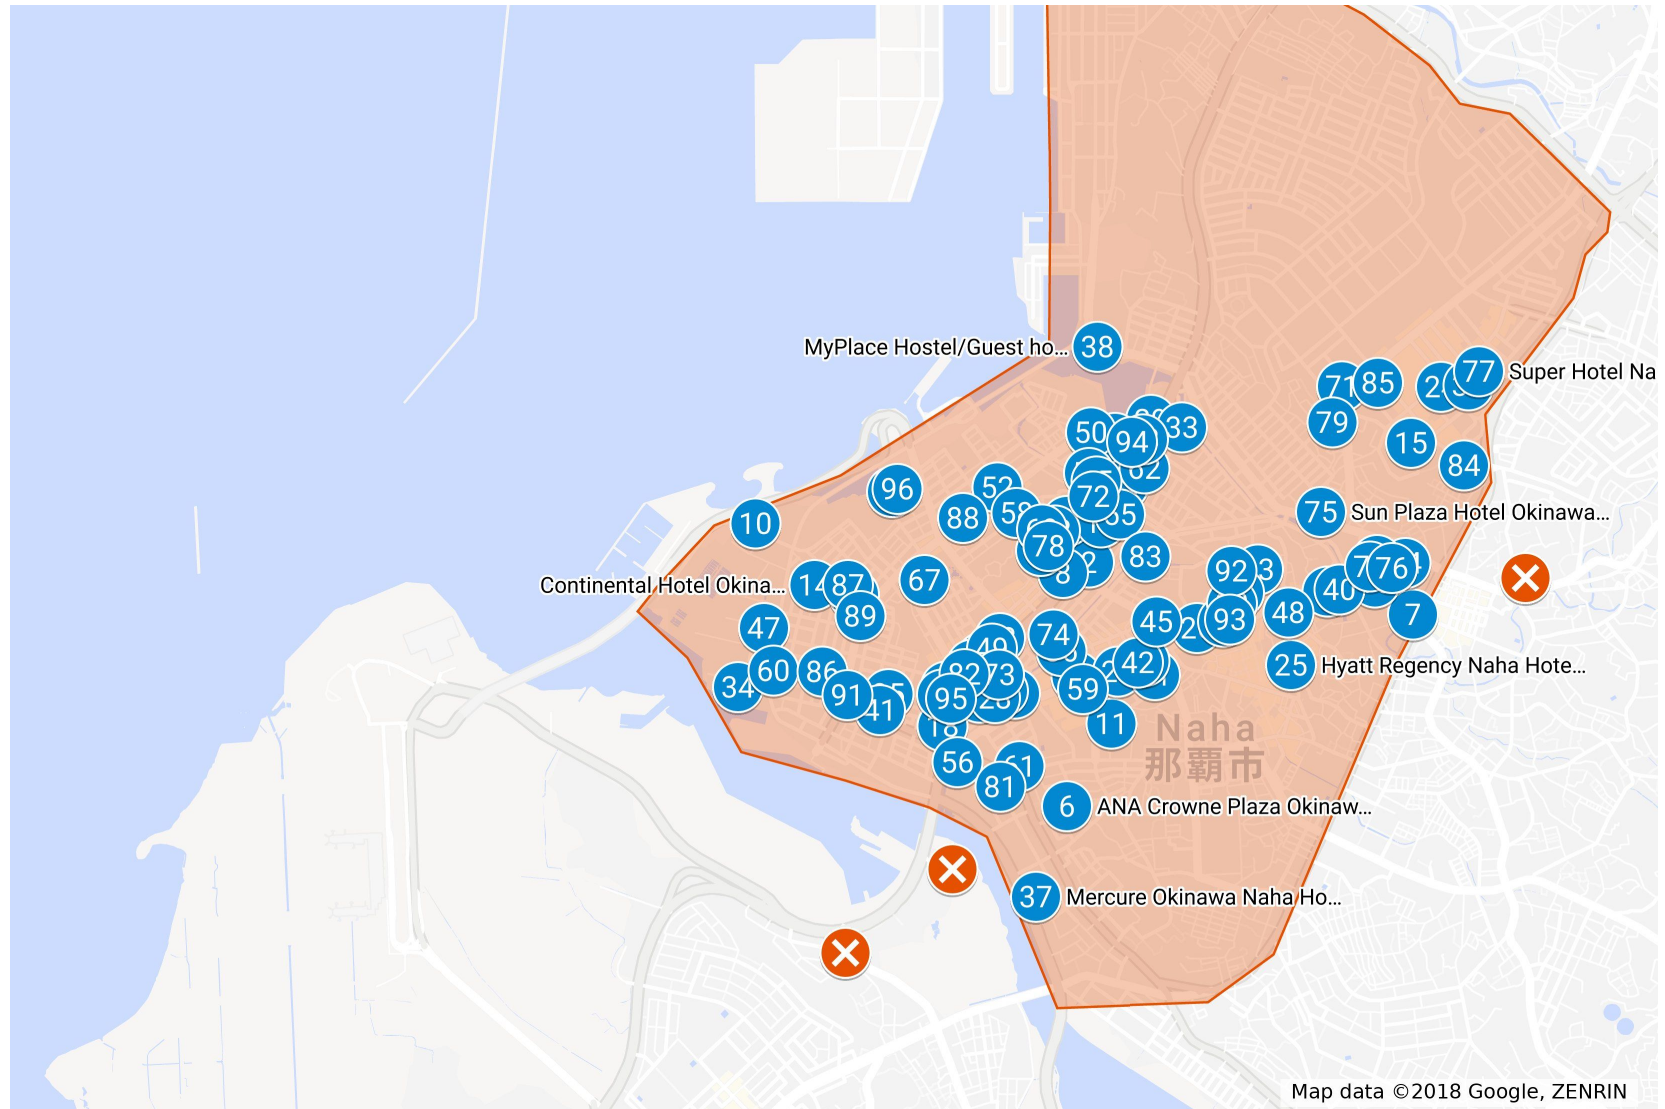

Seasir Naha Shop PickUp Area

PickUp Hotel Name

- 1 Aqua Citta Naha by WBF
- 2 Airway Hotel
- 3
- Abest Hotel Naha Kokusaidori
- 4
- Abest Cube Naha Kokusai Street
- 5
- Almont Hotel Naha-Kenchomae
- 6
- ANA Crowne Plaza Okinawa Harborview
- 7 AZAT Hotel Naha
- 8 APA Hotel Naha
- 9 Blion Hotel Naha
- 10 Beach Side Hotel Naha
- 11 Chura Ryukyu Hotel
- 12
- Comfort Hotel Naha Prefectural Office
- 13
- Community & Spa Naha Central Hotel
- 14 Continental Hotel Okinawa
- 15

Daiwa Roynet Hotel Naha
Omoromachi

16

Daiwa Roynet Hotel Naha-
Kokusaidori

17

Daiwa Roynet Hotel Okinawa-
Kenchomae

18

DoubleTree by Hilton Hotel
Naha

19 ESTINATE HOTEL

49 Peace Land Kume Hotel

50 Peace Land Naha Hotel

51 Precia Hotel

52 Pesquera Hotel

53

Red Planet Hotel Naha

Okinawa

54 Resonex Naha Hotel